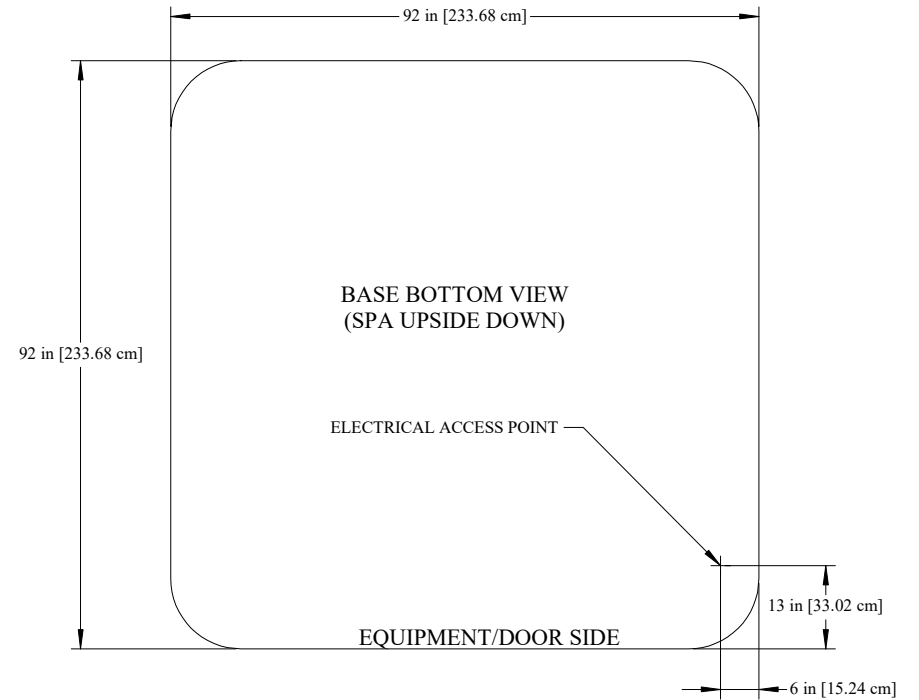

REV:0

PROPRIETARY AND CONFIDENTIAL
THIS DOCUMENT CONTAINS CONFIDENTIAL AND PROPRIETARY INFORMATION THAT CANNOT BE REPRODUCED OR DIVULGED, IN WHOLE OR IN PART, WITHOUT THE WRITTEN AUTHORIZATION FROM MARQUIS CORP.

TITLE: CROWN SUMMIT DIMENSIONS

SCALE: 1:30

DATE: 01/11/21